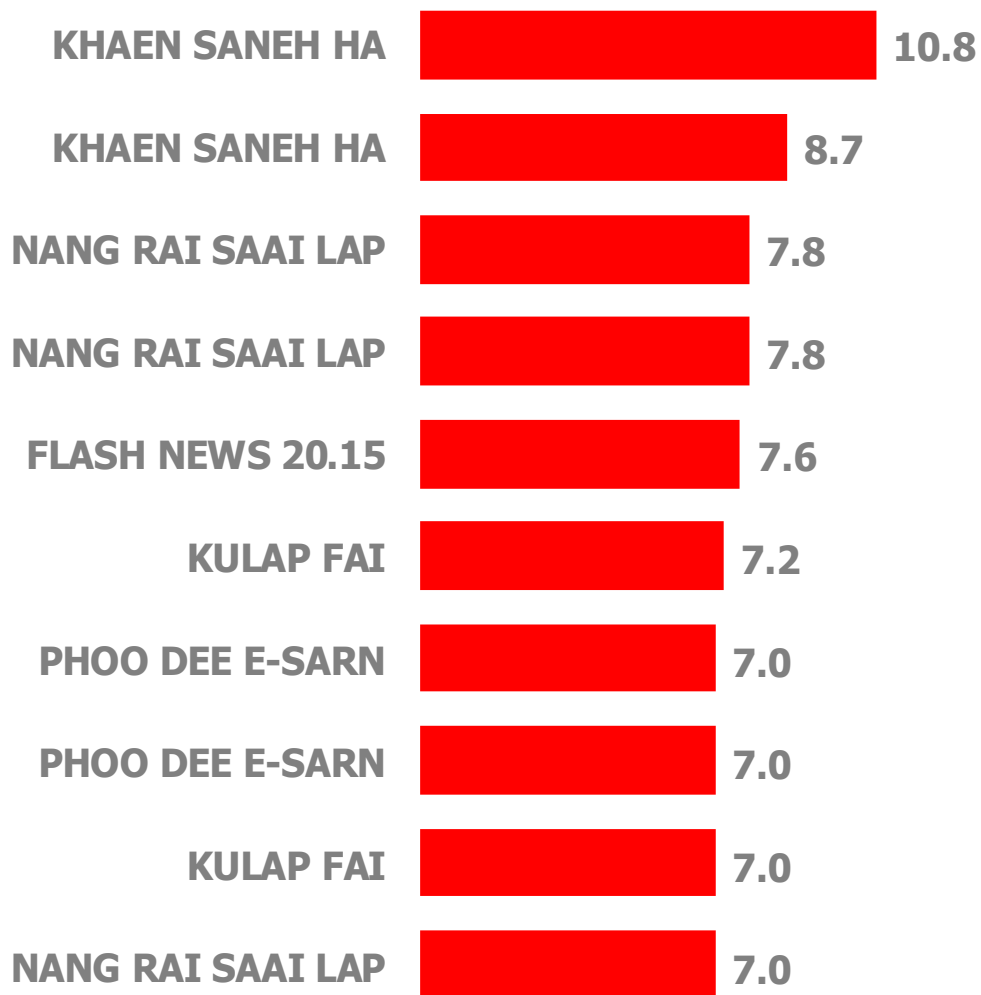

nielsen

TOP 10 PROGRAMMES BY WEEK

12/08/2013 - 18/08/2013

PROGRAMMES TOP 10 BY WEEK

12/08/2013 - 18/08/2013

PROGRAMMES TOP 10 BY WEEK

12/08/2013 - 18/08/2013

| | |
|----------------------------|-----|
| SUT SAI PARN | 3.6 |
| ZEN SUE RAK SUE WINYAN | 3.3 |
| SIN 5 KHON KLA TAH ATHAM | 3.3 |
| TALAAD SOD SA-NAM PAO | 3.1 |
| SUT SAI PARN | 2.8 |
| PEEK MARN | 2.7 |
| PEEK MARN | 2.3 |
| DUAI SONG MUE TEE SANG HAI | 2.3 |
| RA-BERD THIANG THAEO TRONG | 2.1 |
| KHON AUAT PHEE | 2.1 |

PROGRAMMES TOP 10 BY WEEK

12/08/2013 - 18/08/2013

PROGRAMMES TOP 10 BY WEEK

12/08/2013 - 18/08/2013

PROGRAMMES TOP 10 BY WEEK

12/08/2013 - 18/08/2013

| | |
|-------------------------------|-----|
| MUAY DEE WITHEE THAI | 0.8 |
| LB-TOYOTA THAI PREMIER LEAGUE | 0.6 |
| LB-TOYOTA THAI PREMIER LEAGUE | 0.6 |
| PANHA BAAN MUEANG | 0.5 |
| 20.00 NEWS | 0.5 |
| 20.00 NEWS | 0.4 |
| LB-SEPAK TAKROL THAILAND.. | 0.3 |
| 20.00 NEWS | 0.3 |
| SPECIAL DOCUMENT | 0.3 |
| PUANG PRACHA ROM YEN PEN SUK | 0.3 |