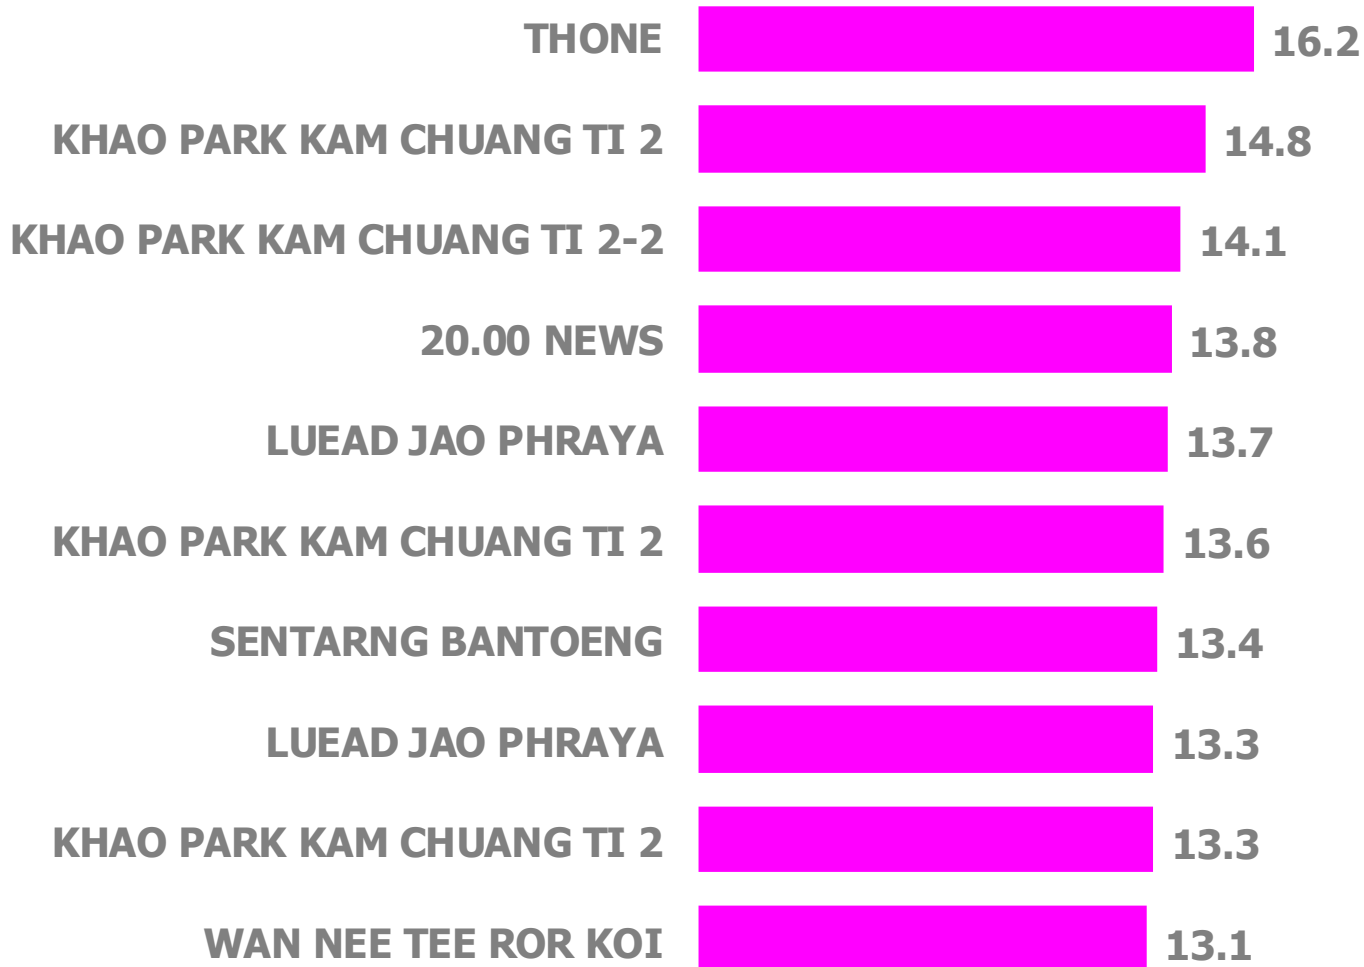

nielsen

TOP 10 PROGRAMMES BY WEEK

12/08/2013 - 18/08/2013

PROGRAMMES TOP 10 BY WEEK

12/08/2013 - 18/08/2013

PROGRAMMES TOP 10 BY WEEK

12/08/2013 - 18/08/2013

| | |
|----------------------------|-----|
| SUT SAI PARN | 3.6 |
| ZEN SUE RAK SUE WINYAN | 3.3 |
| SIN 5 KHON KLA TAH ATHAM | 3.3 |
| TALAAD SOD SA-NAM PAO | 3.1 |
| SUT SAI PARN | 2.8 |
| PEEK MARN | 2.7 |
| PEEK MARN | 2.3 |
| DUAI SONG MUE TEE SANG HAI | 2.3 |
| RA-BERD THIANG THAEO TRONG | 2.1 |
| KHON AUAT PHEE | 2.1 |

PROGRAMMES TOP 10 BY WEEK

12/08/2013 - 18/08/2013

PROGRAMMES TOP 10 BY WEEK

12/08/2013 - 18/08/2013

PROGRAMMES TOP 10 BY WEEK

12/08/2013 - 18/08/2013

| | |
|-------------------------------|-----|
| MUAY DEE WITHEE THAI | 0.8 |
| LB-TOYOTA THAI PREMIER LEAGUE | 0.6 |
| LB-TOYOTA THAI PREMIER LEAGUE | 0.6 |
| PANHA BAAN MUEANG | 0.5 |
| 20.00 NEWS | 0.5 |
| 20.00 NEWS | 0.4 |
| LB-SEPAK TAKROL THAILAND.. | 0.3 |
| 20.00 NEWS | 0.3 |
| SPECIAL DOCUMENT | 0.3 |
| PUANG PRACHA ROM YEN PEN SUK | 0.3 |