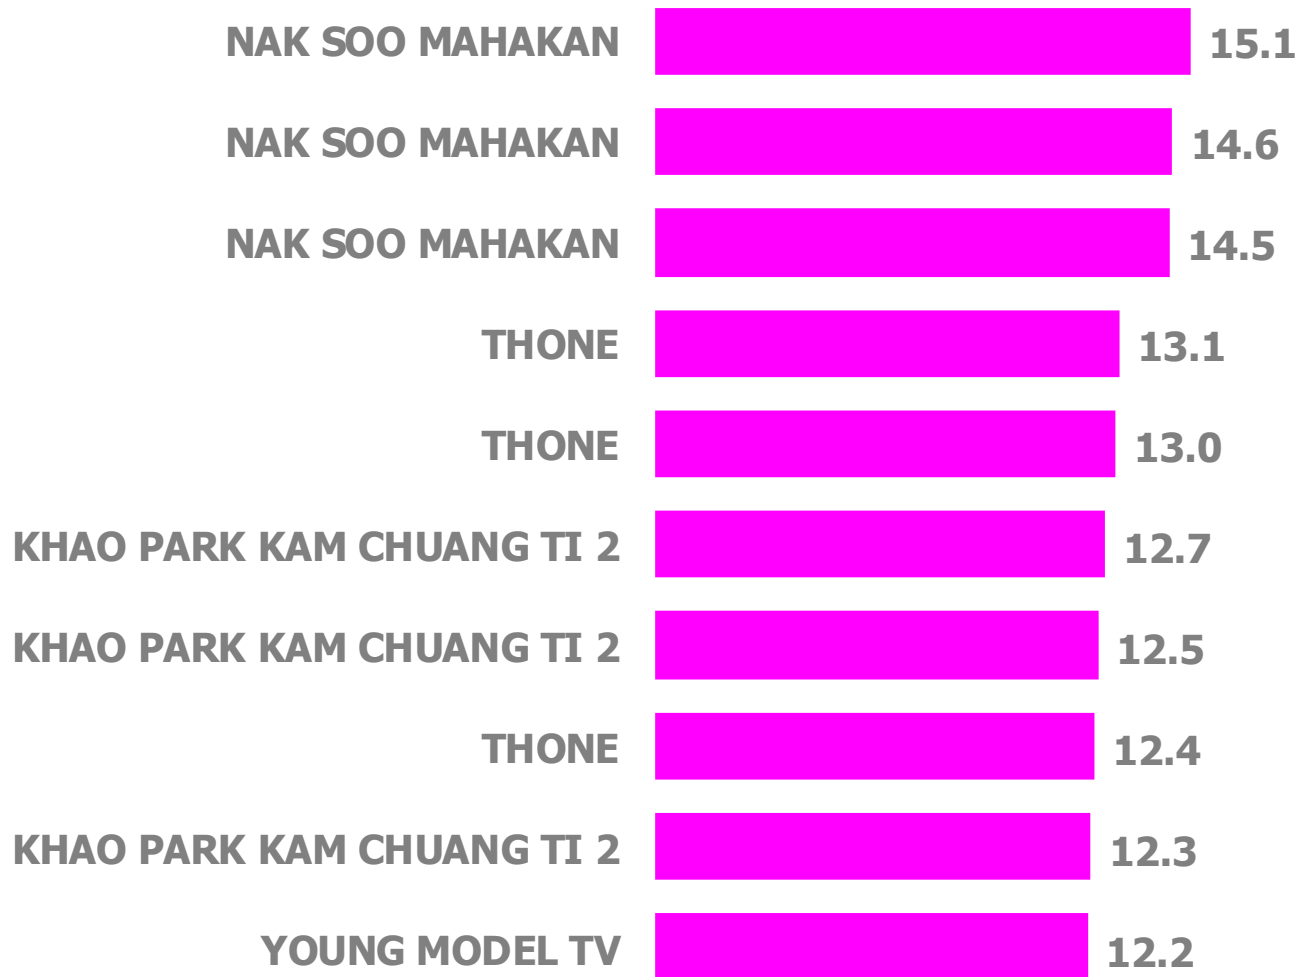

nielsen

TOP 10 PROGRAMMES BY WEEK

15/07/2013 - 21/07/2013

PROGRAMMES TOP 10 BY WEEK

15/07/2013 - 21/07/2013

PROGRAMMES TOP 10 BY WEEK

15/07/2013 - 21/07/2013

HUAJAI RUEA PHUANG		3.3
HUAJAI RUEA PHUANG		2.9
SIN 5 KHON KLA TAH ATHAM		2.7
ZEN SUE RAK SUE WINYAN		2.4
SUT SAI PARN		2.4
SUT SAI PARN		2.2
RA-BERD THIANG THAEO TRONG		2.1
TA-LOK 6 CHAK		2.1
TALAAD SOD SA-NAM PAO		2.0
KHON AUAT PHEE		1.9

PROGRAMMES TOP 10 BY WEEK

15/07/2013 - 21/07/2013

PROGRAMMES TOP 10 BY WEEK

15/07/2013 - 21/07/2013

PROGRAMMES TOP 10 BY WEEK

15/07/2013 - 21/07/2013

LB-LOTTERY DRAW	1.4
LB-TOYOTA THAI PREMIER LEAGUE	1.0
LB-TOYOTA THAI PREMIER LEAGUE	0.8
20.00 NEWS	0.6
KHAO TON CHUAMONG 16.00	0.6
MUAY DEE WITHEE THAI	0.5
20.00 NEWS	0.4
KHAO PARK KAM-1	0.4
PUEAN KOO KID	0.4
KOR POR ROR KAP NGAN KHONG NAI	0.4