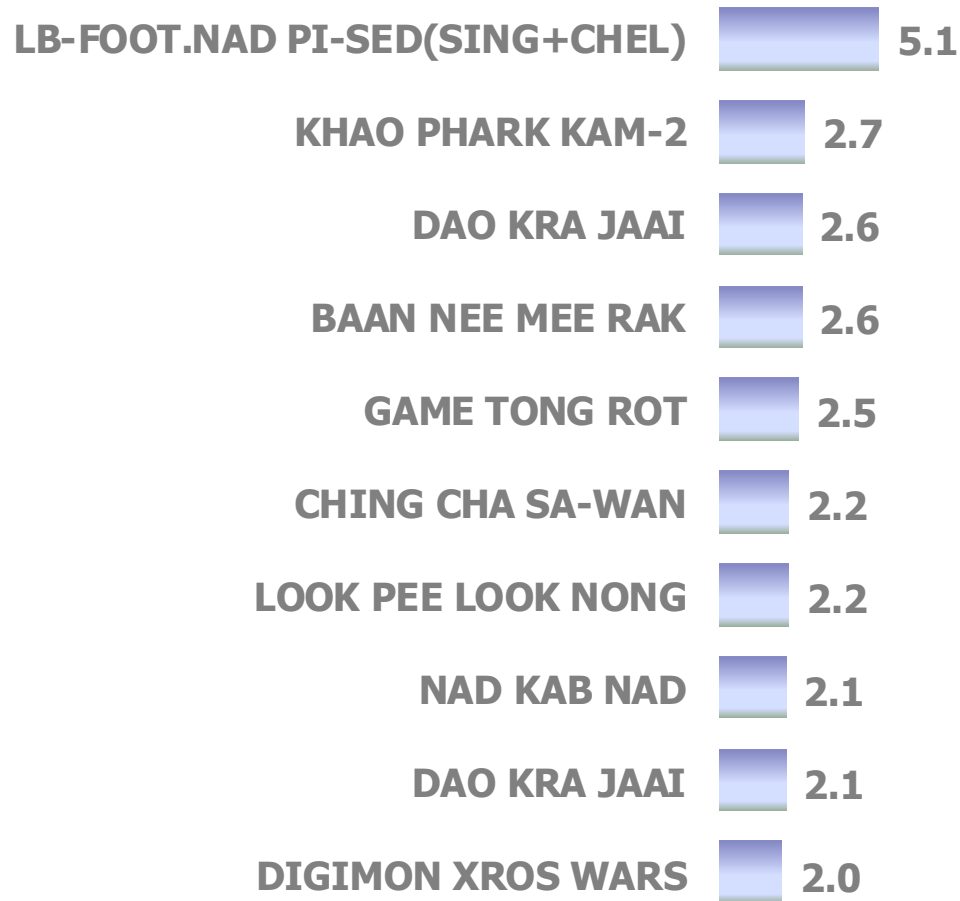

nielsen

TOP 10 PROGRAMMES BY WEEK

15/07/2013 - 21/07/2013

PROGRAMMES TOP 10 BY WEEK

15/07/2013 - 21/07/2013

PROGRAMMES TOP 10 BY WEEK

15/07/2013 - 21/07/2013

HUAJAI RUEA PHUANG		3.3
HUAJAI RUEA PHUANG		2.9
SIN 5 KHON KLA TAH ATHAM		2.7
ZEN SUE RAK SUE WINYAN		2.4
SUT SAI PARN		2.4
SUT SAI PARN		2.2
RA-BERD THIANG THAEO TRONG		2.1
TA-LOK 6 CHAK		2.1
TALAAD SOD SA-NAM PAO		2.0
KHON AUAT PHEE		1.9

PROGRAMMES TOP 10 BY WEEK

15/07/2013 - 21/07/2013

PROGRAMMES TOP 10 BY WEEK

15/07/2013 - 21/07/2013

PROGRAMMES TOP 10 BY WEEK

15/07/2013 - 21/07/2013

LB-LOTTERY DRAW	1.4
LB-TOYOTA THAI PREMIER LEAGUE	1.0
LB-TOYOTA THAI PREMIER LEAGUE	0.8
20.00 NEWS	0.6
KHAO TON CHUAMONG 16.00	0.6
MUAY DEE WITHEE THAI	0.5
20.00 NEWS	0.4
KHAO PARK KAM-1	0.4
PUEAN KOO KID	0.4
KOR POR ROR KAP NGAN KHONG NAI	0.4