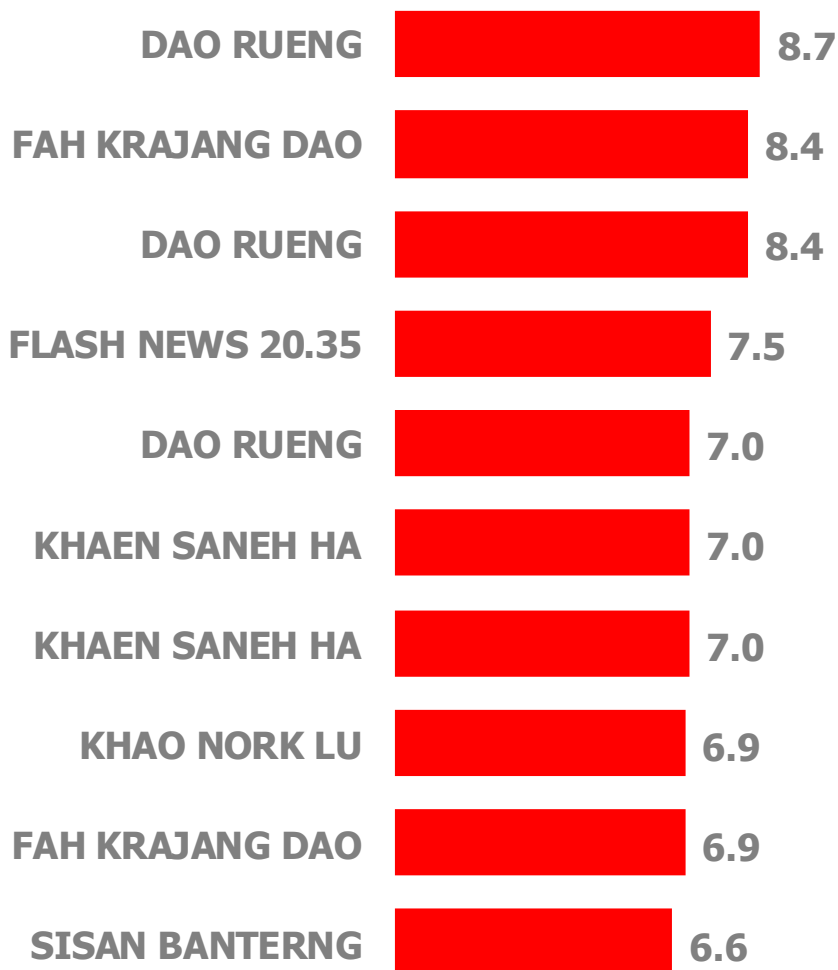

nielsen

TOP 10 PROGRAMMES BY WEEK

15/07/2013 - 21/07/2013

PROGRAMMES TOP 10 BY WEEK

15/07/2013 - 21/07/2013

PROGRAMMES TOP 10 BY WEEK

15/07/2013 - 21/07/2013

HUAJAI RUEA PHUANG		3.3
HUAJAI RUEA PHUANG		2.9
SIN 5 KHON KLA TAH ATHAM		2.7
ZEN SUE RAK SUE WINYAN		2.4
SUT SAI PARN		2.4
SUT SAI PARN		2.2
RA-BERD THIANG THAEO TRONG		2.1
TA-LOK 6 CHAK		2.1
TALAAD SOD SA-NAM PAO		2.0
KHON AUAT PHEE		1.9

PROGRAMMES TOP 10 BY WEEK

15/07/2013 - 21/07/2013

PROGRAMMES TOP 10 BY WEEK

15/07/2013 - 21/07/2013

PROGRAMMES TOP 10 BY WEEK

15/07/2013 - 21/07/2013

LB-LOTTERY DRAW	1.4
LB-TOYOTA THAI PREMIER LEAGUE	1.0
LB-TOYOTA THAI PREMIER LEAGUE	0.8
20.00 NEWS	0.6
KHAO TON CHUAMONG 16.00	0.6
MUAY DEE WITHEE THAI	0.5
20.00 NEWS	0.4
KHAO PARK KAM-1	0.4
PUEAN KOO KID	0.4
KOR POR ROR KAP NGAN KHONG NAI	0.4