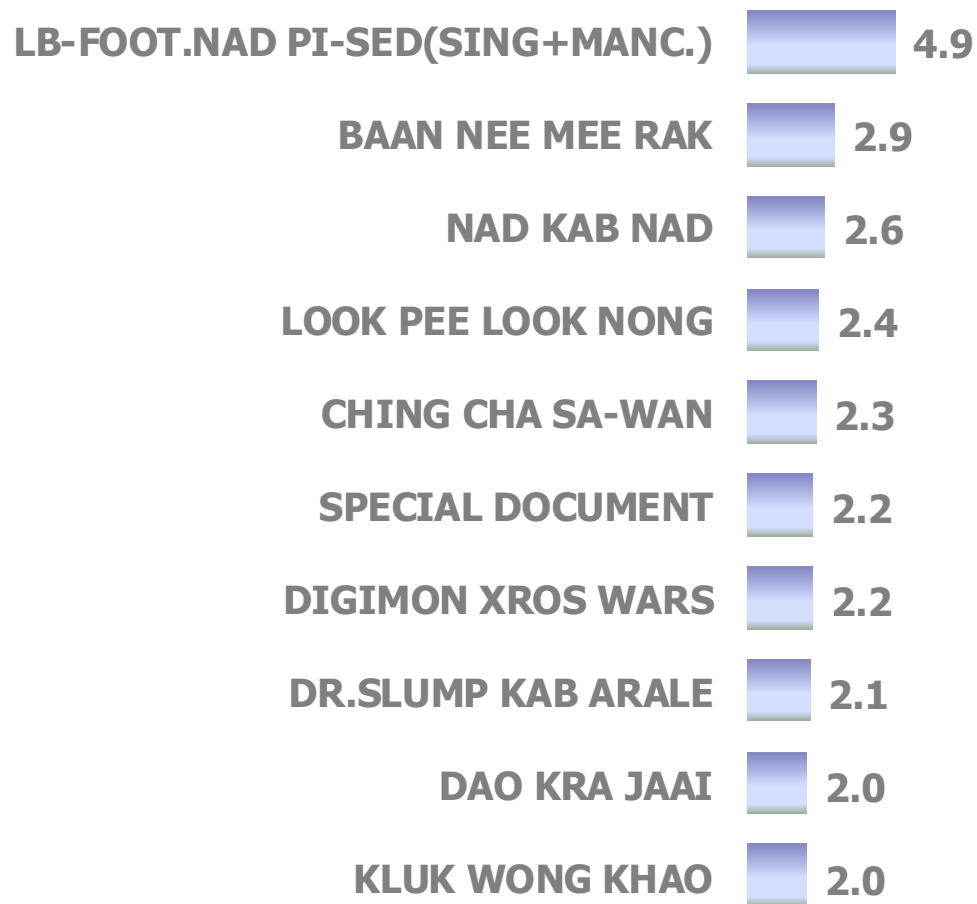

nielsen

TOP 10 PROGRAMMES BY WEEK

08/07/2013 - 14/07/2013

PROGRAMMES TOP 10 BY WEEK

08/07/2013 - 14/07/2013

PROGRAMMES TOP 10 BY WEEK

08/07/2013 - 14/07/2013

RUEAN SANEH HA	5.9
RUEAN SANEH HA	5.2
HUAJAI RUEA PHUANG	3.0
HUAJAI RUEA PHUANG	2.9
ZEN SUE RAK SUE WINYAN	2.9
TALAAD SOD SA-NAM PAO	2.8
SIN 5 KHON KLA TAH ATHAM	2.8
DUAI SONG MUE TEE SANG HAI	2.7
RA-BERD THIANG THAEO TRONG	2.1
DUAI SONG MUE TEE SANG HAI	2.1

PROGRAMMES TOP 10 BY WEEK

08/07/2013 - 14/07/2013

PROGRAMMES TOP 10 BY WEEK

08/07/2013 - 14/07/2013

PROGRAMMES TOP 10 BY WEEK

08/07/2013 - 14/07/2013

MUAY DEE WITHEE THAI	0.5
KHAO PARK KAM-1	0.5
KWAM SUK KHONG PHAENDIN	0.4
FAN THONG	0.4
SPECIAL DOCUMENT.2	0.4
SPECIAL DOCUMENT.2	0.3
KHAO PARK KAM-2	0.3
NBT NEWS FOCUS	0.3
KHAO PARK KAM-1	0.3
KHAO CHAO	0.3