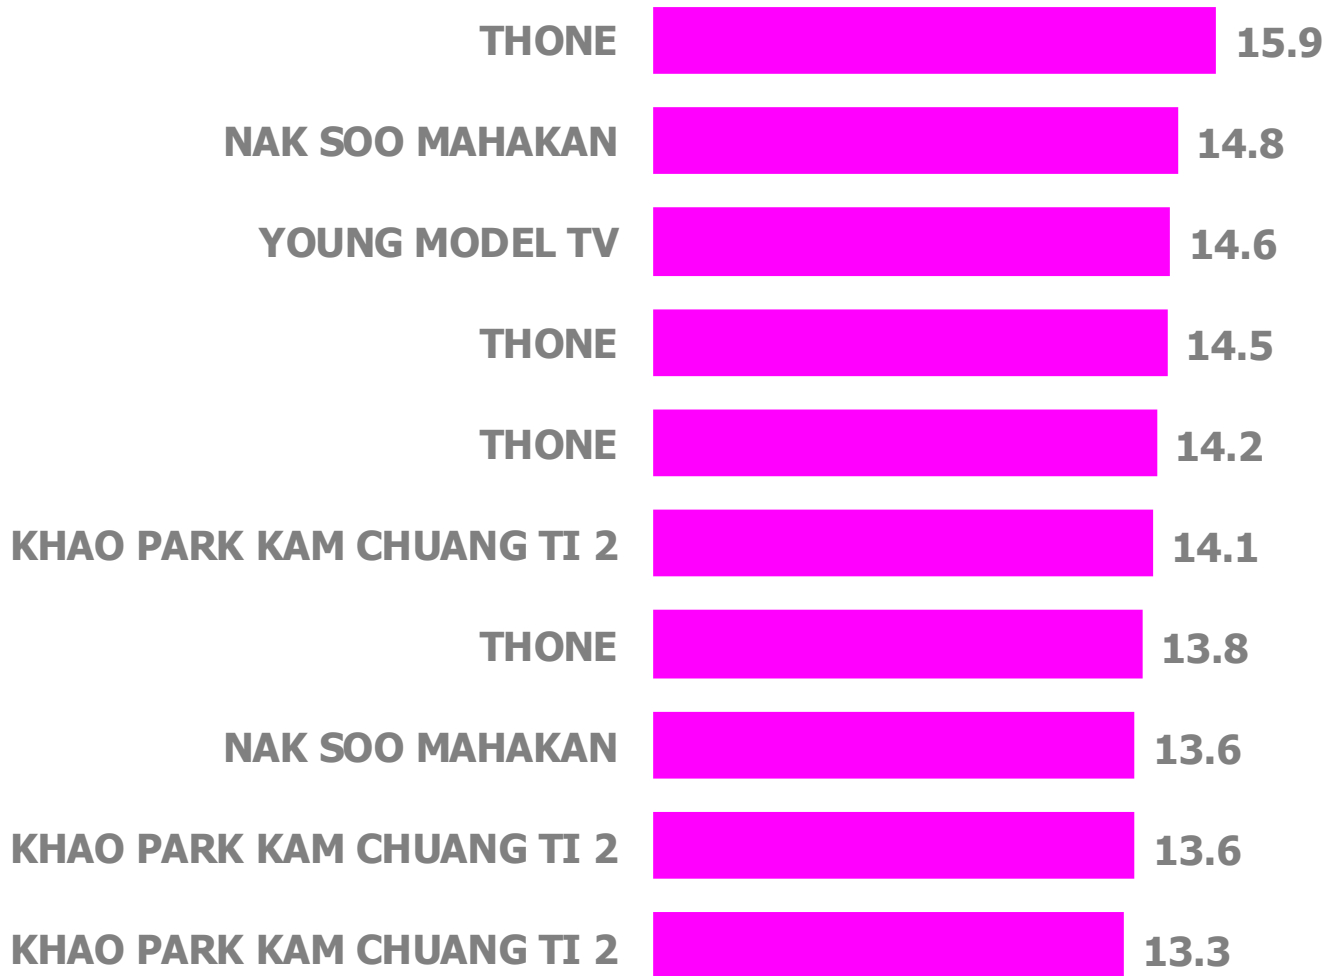

nielsen

TOP 10 PROGRAMMES BY WEEK

08/07/2013 - 14/07/2013

PROGRAMMES TOP 10 BY WEEK

08/07/2013 - 14/07/2013

PROGRAMMES TOP 10 BY WEEK

08/07/2013 - 14/07/2013

RUEAN SANEH HA	5.9
RUEAN SANEH HA	5.2
HUAJAI RUEA PHUANG	3.0
HUAJAI RUEA PHUANG	2.9
ZEN SUE RAK SUE WINYAN	2.9
TALAAD SOD SA-NAM PAO	2.8
SIN 5 KHON KLA TAH ATHAM	2.8
DUAI SONG MUE TEE SANG HAI	2.7
RA-BERD THIANG THAEO TRONG	2.1
DUAI SONG MUE TEE SANG HAI	2.1

PROGRAMMES TOP 10 BY WEEK

08/07/2013 - 14/07/2013

PROGRAMMES TOP 10 BY WEEK

08/07/2013 - 14/07/2013

PROGRAMMES TOP 10 BY WEEK

08/07/2013 - 14/07/2013

MUAY DEE WITHEE THAI	0.5
KHAO PARK KAM-1	0.5
KWAM SUK KHONG PHAENDIN	0.4
FAN THONG	0.4
SPECIAL DOCUMENT.2	0.4
SPECIAL DOCUMENT.2	0.3
KHAO PARK KAM-2	0.3
NBT NEWS FOCUS	0.3
KHAO PARK KAM-1	0.3
KHAO CHAO	0.3

PROGRAMMES TOP 10 BY WEEK

08/07/2013 - 14/07/2013

RE-SUT YORD SARAKHADEE LOKE	1.5
KHAO KHAM THAI PBS-1	1.2
20.00 NEWS	1.0
KHAO KHAM THAI PBS-1	1.0
ZOU	1.0
KHAO KHAM THAI PBS-1	1.0
KHANOM THAI ARAI OEI	0.9
KHAO KHAM THAI PBS-2	0.9
KHAO KHAM THAI PBS-1	0.9
THONG LOKE KWANG	0.9