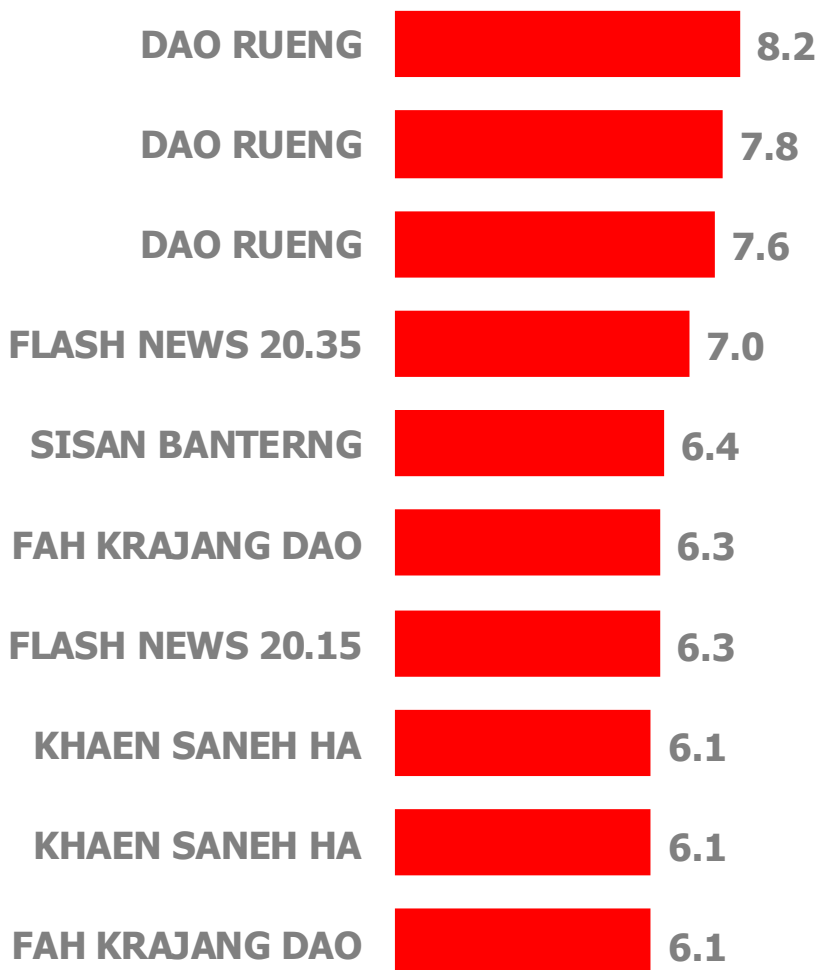

nielsen

TOP 10 PROGRAMMES BY WEEK

08/07/2013 - 14/07/2013

PROGRAMMES TOP 10 BY WEEK

08/07/2013 - 14/07/2013

PROGRAMMES TOP 10 BY WEEK

08/07/2013 - 14/07/2013

RUEAN SANEH HA	5.9
RUEAN SANEH HA	5.2
HUAJAI RUEA PHUANG	3.0
HUAJAI RUEA PHUANG	2.9
ZEN SUE RAK SUE WINYAN	2.9
TALAAD SOD SA-NAM PAO	2.8
SIN 5 KHON KLA TAH ATHAM	2.8
DUAI SONG MUE TEE SANG HAI	2.7
RA-BERD THIANG THAEO TRONG	2.1
DUAI SONG MUE TEE SANG HAI	2.1

PROGRAMMES TOP 10 BY WEEK

08/07/2013 - 14/07/2013

PROGRAMMES TOP 10 BY WEEK

08/07/2013 - 14/07/2013

PROGRAMMES TOP 10 BY WEEK

08/07/2013 - 14/07/2013

MUAY DEE WITHEE THAI	0.5
KHAO PARK KAM-1	0.5
KWAM SUK KHONG PHAENDIN	0.4
FAN THONG	0.4
SPECIAL DOCUMENT.2	0.4
SPECIAL DOCUMENT.2	0.3
KHAO PARK KAM-2	0.3
NBT NEWS FOCUS	0.3
KHAO PARK KAM-1	0.3
KHAO CHAO	0.3

PROGRAMMES TOP 10 BY WEEK

08/07/2013 - 14/07/2013

RE-SUT YORD SARAKHADEE LOKE	1.5
KHAO KHAM THAI PBS-1	1.2
20.00 NEWS	1.0
KHAO KHAM THAI PBS-1	1.0
ZOU	1.0
KHAO KHAM THAI PBS-1	1.0
KHANOM THAI ARAI OEI	0.9
KHAO KHAM THAI PBS-2	0.9
KHAO KHAM THAI PBS-1	0.9
THONG LOKE KWANG	0.9