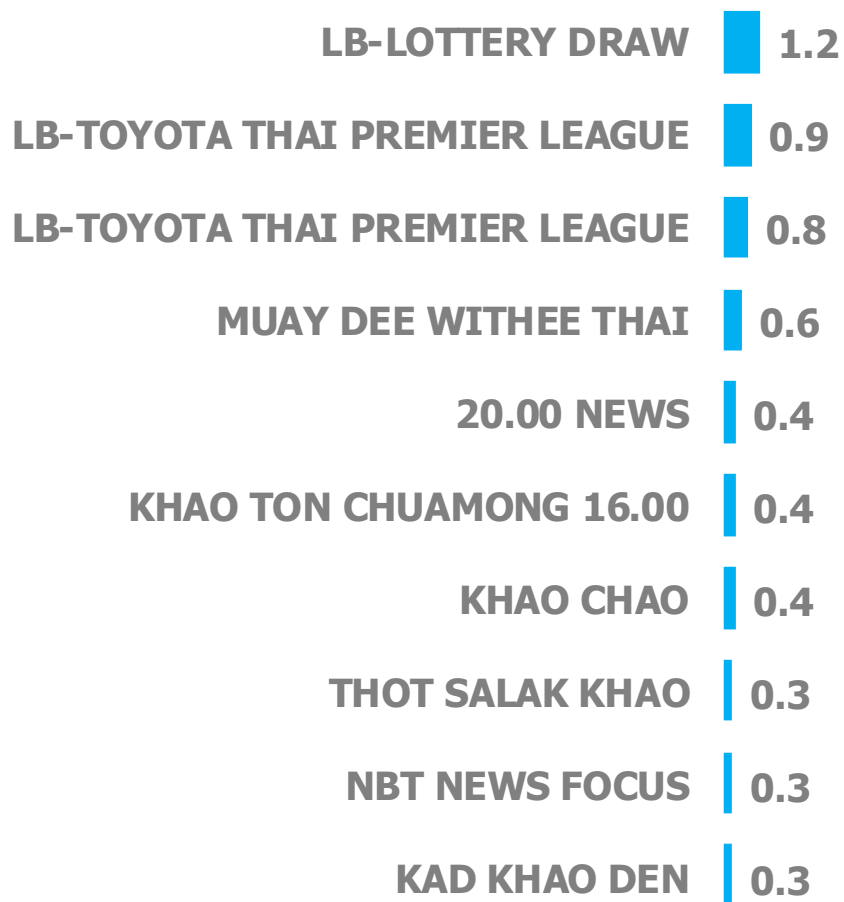

PROGRAMMES TOP 10 BY WEEK

01/07/2013 - 07/07/2013