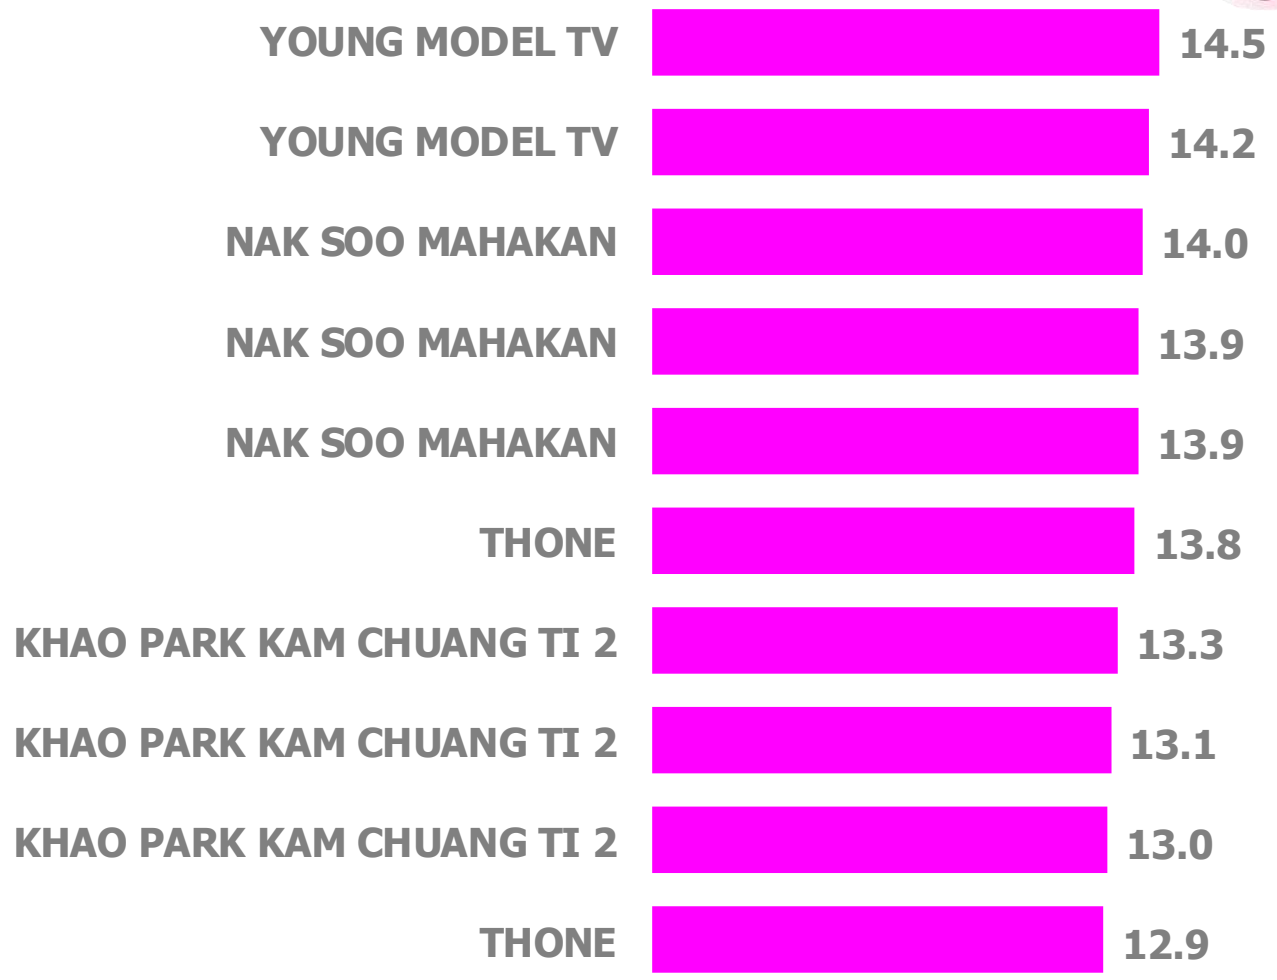

nielsen

TOP 10 PROGRAMMES BY WEEK

01/07/2013 - 07/07/2013

PROGRAMMES TOP 10 BY WEEK

01/07/2013 - 07/07/2013

PROGRAMMES TOP 10 BY WEEK

01/07/2013 - 07/07/2013

PROGRAMMES TOP 10 BY WEEK

01/07/2013 - 07/07/2013

PROGRAMMES TOP 10 BY WEEK

01/07/2013 - 07/07/2013

BAAN NEE MEE RAK	2.4
CHING CHA SA-WAN	2.4
DR.SLUMP KAB ARALE	2.2
NAD KAB NAD	2.2
LOOK PEE LOOK NONG	2.2
CHAMP CHUEAN CHAMP	2.1
KLUK WONG KHAO	2.1
KHAO PHARK KAM-1	2.1
DR.SLUMP KAB ARALE	2.0
TAI PRABARAMEE RAJ PITI.3	1.9