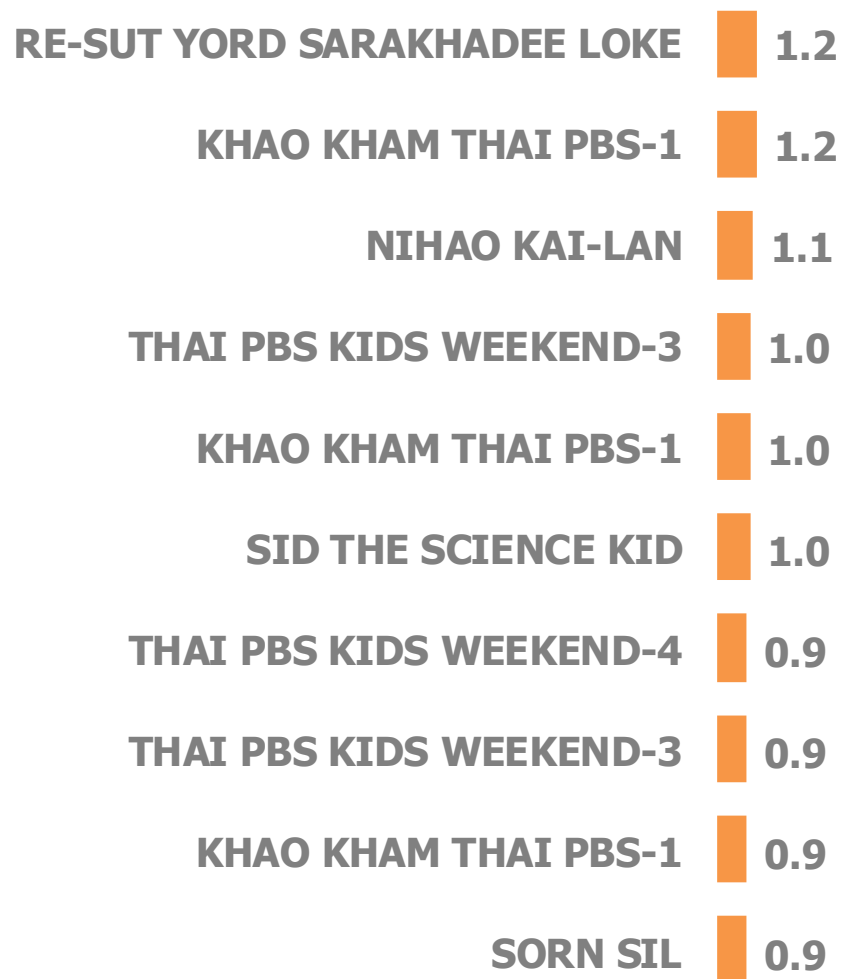

nielsen

TOP 10 PROGRAMMES BY WEEK

01/07/2013 - 07/07/2013

PROGRAMMES TOP 10 BY WEEK

01/07/2013 - 07/07/2013

PROGRAMMES TOP 10 BY WEEK

01/07/2013 - 07/07/2013

PROGRAMMES TOP 10 BY WEEK

01/07/2013 - 07/07/2013

PROGRAMMES TOP 10 BY WEEK

01/07/2013 - 07/07/2013

BAAN NEE MEE RAK	2.4
CHING CHA SA-WAN	2.4
DR.SLUMP KAB ARALE	2.2
NAD KAB NAD	2.2
LOOK PEE LOOK NONG	2.2
CHAMP CHUEAN CHAMP	2.1
KLUK WONG KHAO	2.1
KHAO PHARK KAM-1	2.1
DR.SLUMP KAB ARALE	2.0
TAI PRABARAMEE RAJ PITI.3	1.9

PROGRAMMES TOP 10 BY WEEK

01/07/2013 - 07/07/2013

PROGRAMMES TOP 10 BY WEEK

01/07/2013 - 07/07/2013

Thank You

nielsen
.....

AN UNCOMMON SENSE
OF THE CONSUMER™