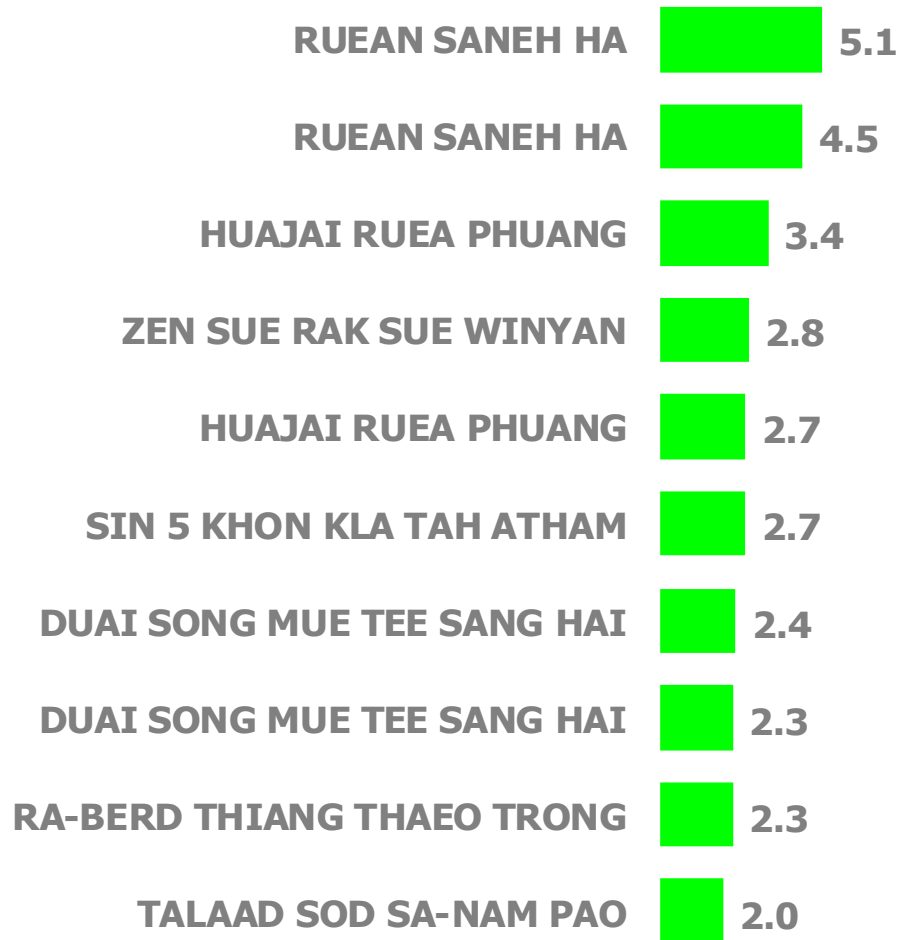

nielsen

TOP 10 PROGRAMMES BY WEEK

01/07/2013 - 07/07/2013

PROGRAMMES TOP 10 BY WEEK

01/07/2013 - 07/07/2013

PROGRAMMES TOP 10 BY WEEK

01/07/2013 - 07/07/2013

PROGRAMMES TOP 10 BY WEEK

01/07/2013 - 07/07/2013

PROGRAMMES TOP 10 BY WEEK

01/07/2013 - 07/07/2013

BAAN NEE MEE RAK	2.4
CHING CHA SA-WAN	2.4
DR.SLUMP KAB ARALE	2.2
NAD KAB NAD	2.2
LOOK PEE LOOK NONG	2.2
CHAMP CHUEAN CHAMP	2.1
KLUK WONG KHAO	2.1
KHAO PHARK KAM-1	2.1
DR.SLUMP KAB ARALE	2.0
TAI PRABARAMEE RAJ PITI.3	1.9