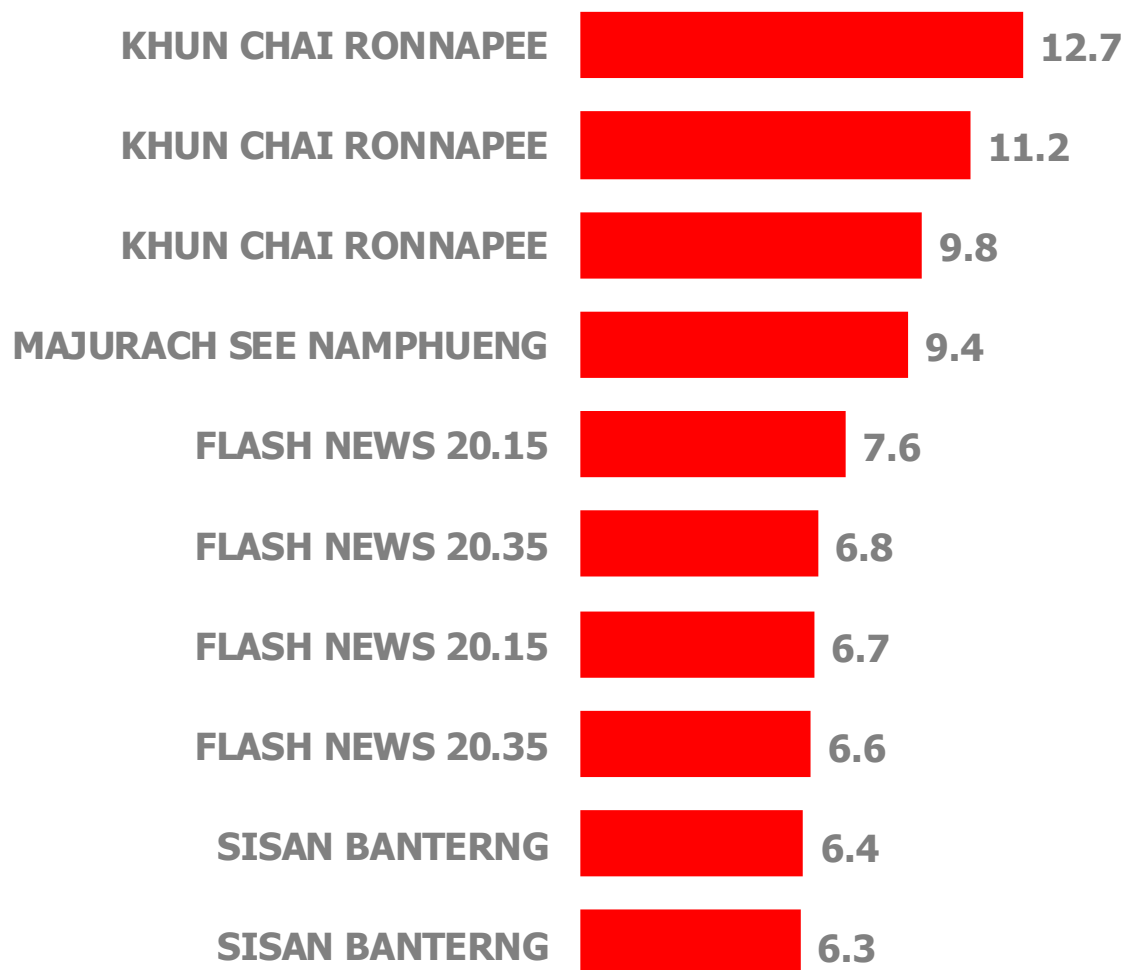

nielsen

TOP 10 PROGRAMMES BY WEEK

01/07/2013 - 07/07/2013

PROGRAMMES TOP 10 BY WEEK

01/07/2013 - 07/07/2013

PROGRAMMES TOP 10 BY WEEK

01/07/2013 - 07/07/2013

PROGRAMMES TOP 10 BY WEEK

01/07/2013 - 07/07/2013

PROGRAMMES TOP 10 BY WEEK

01/07/2013 - 07/07/2013

BAAN NEE MEE RAK	2.4
CHING CHA SA-WAN	2.4
DR.SLUMP KAB ARALE	2.2
NAD KAB NAD	2.2
LOOK PEE LOOK NONG	2.2
CHAMP CHUEAN CHAMP	2.1
KLUK WONG KHAO	2.1
KHAO PHARK KAM-1	2.1
DR.SLUMP KAB ARALE	2.0
TAI PRABARAMEE RAJ PITI.3	1.9