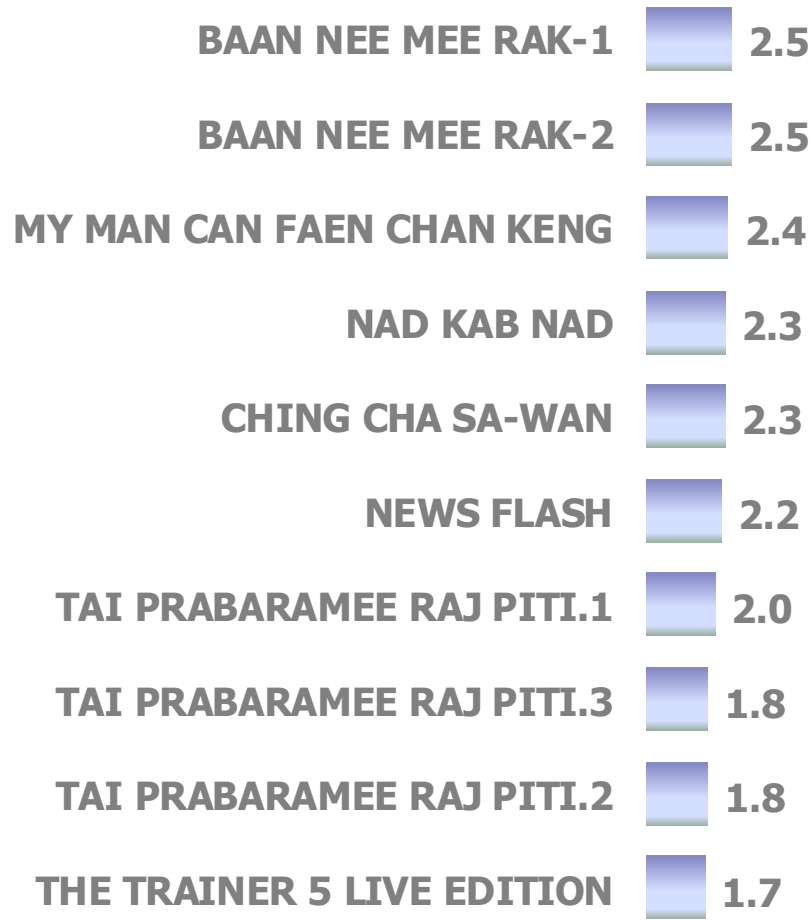

nielsen

TOP 10 PROGRAMMES BY WEEK

24/06/2013 - 30/06/2013

PROGRAMMES TOP 10 BY WEEK

24/06/2013 - 30/06/2013

PROGRAMMES TOP 10 BY WEEK

24/06/2013 - 30/06/2013

RUEAN SANEH HA	4.4
RUEAN SANEH HA	4.3
HUAJAI RUEA PHUANG	3.0
HUAJAI RUEA PHUANG	3.0
SIN 5 KHON KLA TAH ATHAM	2.9
ZEN SUE RAK SUE WINYAN	2.6
TALAAD SOD SA-NAM PAO	2.4
RA-BERD THIANG THAEO TRONG	2.3
DUAI SONG MUE TEE SANG HAI	2.0
DUAI SONG MUE TEE SANG HAI	1.9

PROGRAMMES TOP 10 BY WEEK

24/06/2013 - 30/06/2013

PROGRAMMES TOP 10 BY WEEK

24/06/2013 - 30/06/2013

PROGRAMMES TOP 10 BY WEEK

24/06/2013 - 30/06/2013

LB-TOYOTA THAI PREMIER LEAG.-2	1.1
LB-TOYOTA THAI PREMIER LEAGUE	0.6
LB-TOYOTA THAI PREMIER LEAG.-1	0.6
LB-MUAY THAI WARRIORS...LANNA	0.5
NEWS FLASH	0.5
20.00 NEWS	0.5
MUAY DEE WITHEE THAI	0.4
20.00 NEWS	0.4
KWAM SUK KHONG PHAENDIN	0.4
THOT SALAK KHAO	0.4