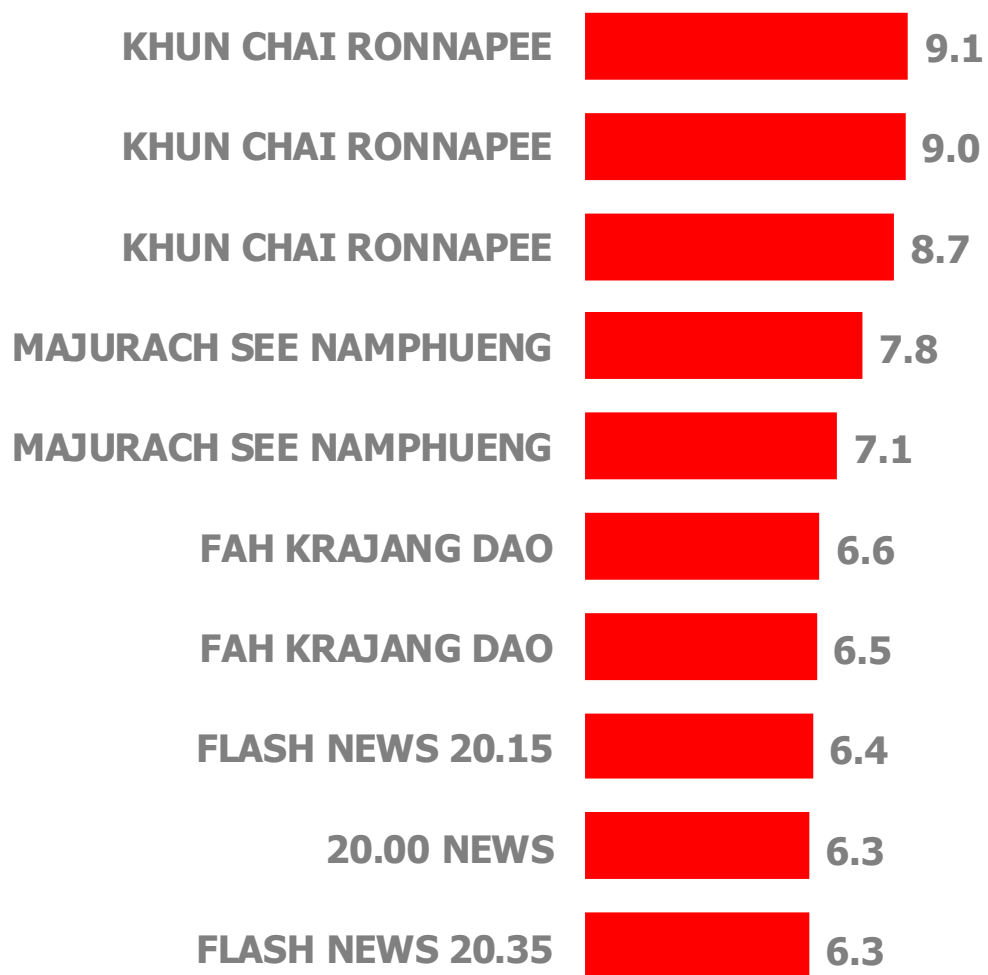

nielsen

TOP 10 PROGRAMMES BY WEEK

24/06/2013 - 30/06/2013

PROGRAMMES TOP 10 BY WEEK

24/06/2013 - 30/06/2013

PROGRAMMES TOP 10 BY WEEK

24/06/2013 - 30/06/2013

RUEAN SANEH HA	4.4
RUEAN SANEH HA	4.3
HUAJAI RUEA PHUANG	3.0
HUAJAI RUEA PHUANG	3.0
SIN 5 KHON KLA TAH ATHAM	2.9
ZEN SUE RAK SUE WINYAN	2.6
TALAAD SOD SA-NAM PAO	2.4
RA-BERD THIANG THAEO TRONG	2.3
DUAI SONG MUE TEE SANG HAI	2.0
DUAI SONG MUE TEE SANG HAI	1.9

PROGRAMMES TOP 10 BY WEEK

24/06/2013 - 30/06/2013

PROGRAMMES TOP 10 BY WEEK

24/06/2013 - 30/06/2013

PROGRAMMES TOP 10 BY WEEK

24/06/2013 - 30/06/2013

LB-TOYOTA THAI PREMIER LEAG.-2	1.1
LB-TOYOTA THAI PREMIER LEAGUE	0.6
LB-TOYOTA THAI PREMIER LEAG.-1	0.6
LB-MUAY THAI WARRIORS...LANNA	0.5
NEWS FLASH	0.5
20.00 NEWS	0.5
MUAY DEE WITHEE THAI	0.4
20.00 NEWS	0.4
KWAM SUK KHONG PHAENDIN	0.4
THOT SALAK KHAO	0.4