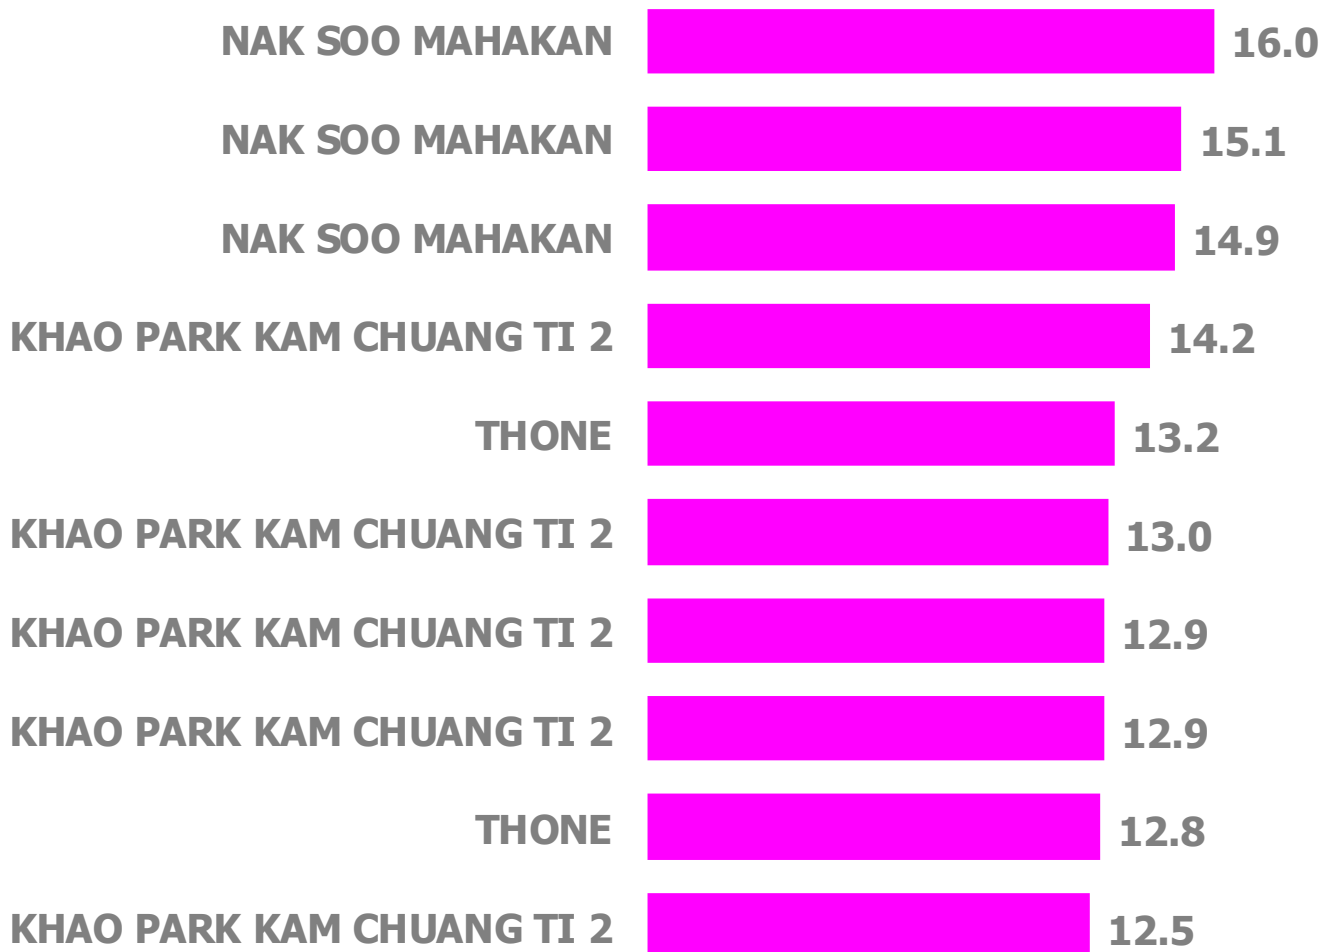

nielsen

TOP 10 PROGRAMMES BY WEEK

24/06/2013 - 30/06/2013

PROGRAMMES TOP 10 BY WEEK

24/06/2013 - 30/06/2013

PROGRAMMES TOP 10 BY WEEK

24/06/2013 - 30/06/2013

RUEAN SANEH HA	4.4
RUEAN SANEH HA	4.3
HUAJAI RUEA PHUANG	3.0
HUAJAI RUEA PHUANG	3.0
SIN 5 KHON KLA TAH ATHAM	2.9
ZEN SUE RAK SUE WINYAN	2.6
TALAAD SOD SA-NAM PAO	2.4
RA-BERD THIANG THAEO TRONG	2.3
DUAI SONG MUE TEE SANG HAI	2.0
DUAI SONG MUE TEE SANG HAI	1.9

PROGRAMMES TOP 10 BY WEEK

24/06/2013 - 30/06/2013

PROGRAMMES TOP 10 BY WEEK

24/06/2013 - 30/06/2013

PROGRAMMES TOP 10 BY WEEK

24/06/2013 - 30/06/2013

LB-TOYOTA THAI PREMIER LEAG.-2	1.1
LB-TOYOTA THAI PREMIER LEAGUE	0.6
LB-TOYOTA THAI PREMIER LEAG.-1	0.6
LB-MUAY THAI WARRIORS...LANNA	0.5
NEWS FLASH	0.5
20.00 NEWS	0.5
MUAY DEE WITHEE THAI	0.4
20.00 NEWS	0.4
KWAM SUK KHONG PHAENDIN	0.4
THOT SALAK KHAO	0.4