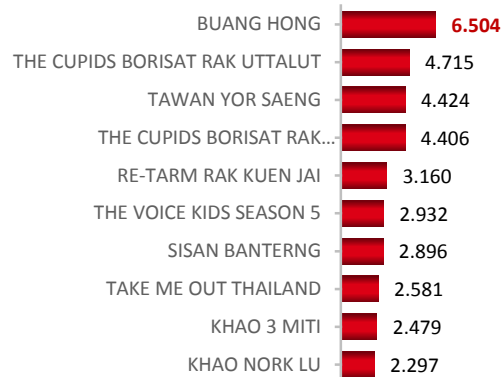

Top 10 Programmes by weekly Traditional Channel

17/04/2017 - 23/04/2017

TVR

TVR

TVR

TVR

TVR

TVR