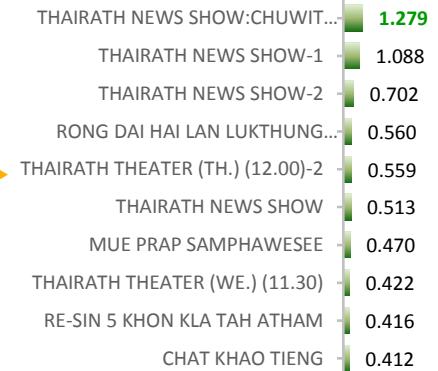

TVR

TVR

Top 10 Programmes by weekly Digital TV

17/04/2017 - 23/04/2017

TVR

workpoint

TVR

TVR

TVR

TVR

TVR

Top 10 Programmes by weekly Digital TV

17/04/2017 - 23/04/2017

Programme	TVR
SONG PHRAI (20.30)	2.043
SONG PHRAI (20.30)	1.886
SONG PHRAI (19.30)	1.504
SONG PHRAI (19.30)	1.406
CHEEWIT MAHATSAJAN (19.30)	1.084
CHEEWIT MAHATSAJAN (19.30)	1.050
WORLD'S WEIRDEST MUTANTS...	0.999
WORLD OF THE WILD (21.30)	0.913
PHOP LOKE (20.45)	0.725
PHOP LOKE (20.30)	0.591