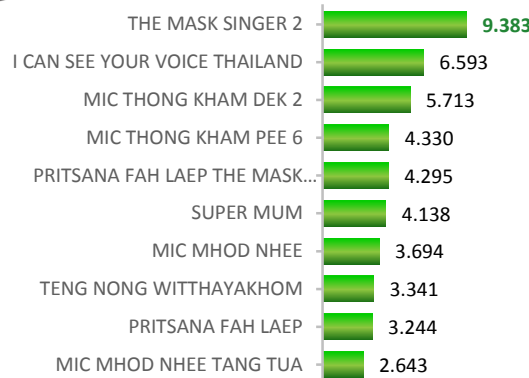

TVR

TVR

Top 10 Programmes by weekly Digital TV

17/04/2017 - 23/04/2017

TVR

workpoint

TVR

TVR

TVR

TVR

TVR

Top 10 Programmes by weekly Digital TV

17/04/2017 - 23/04/2017

Programme	TVR
SONG PHRAI (20.30)	2.043
SONG PHRAI (20.30)	1.886
SONG PHRAI (19.30)	1.504
SONG PHRAI (19.30)	1.406
CHEEWIT MAHATSAJAN (19.30)	1.084
CHEEWIT MAHATSAJAN (19.30)	1.050
WORLD'S WEIRDEST MUTANTS...	0.999
WORLD OF THE WILD (21.30)	0.913
PHOP LOKE (20.45)	0.725
PHOP LOKE (20.30)	0.591