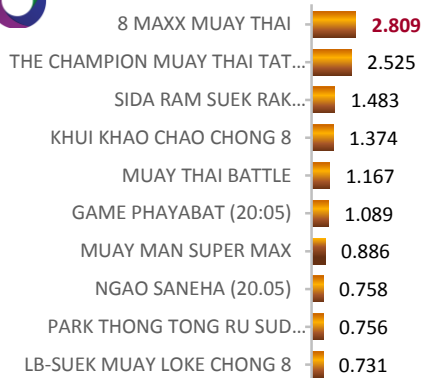

TVR

TVR

Top 10 Programmes by weekly Digital TV

17/04/2017 - 23/04/2017

TVR

workpoint

TVR

TVR

TVR

TVR

TVR

Top 10 Programmes by weekly Digital TV

17/04/2017 - 23/04/2017

Programme	TVR
SONG PHRAI (20.30)	2.043
SONG PHRAI (20.30)	1.886
SONG PHRAI (19.30)	1.504
SONG PHRAI (19.30)	1.406
CHEEWIT MAHATSAJAN (19.30)	1.084
CHEEWIT MAHATSAJAN (19.30)	1.050
WORLD'S WEIRDEST MUTANTS...	0.999
WORLD OF THE WILD (21.30)	0.913
PHOP LOKE (20.45)	0.725
PHOP LOKE (20.30)	0.591