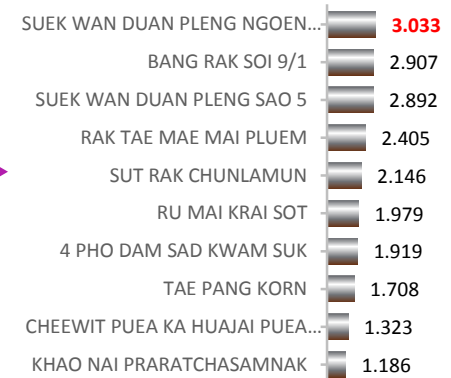

TVR

TVR

Top 10 Programmes by weekly Digital TV

17/04/2017 - 23/04/2017

TVR

workpoint

TVR

TVR

TVR

TVR

TVR

Top 10 Programmes by weekly Digital TV

17/04/2017 - 23/04/2017

Programme	TVR
SONG PHRAI (20.30)	2.043
SONG PHRAI (20.30)	1.886
SONG PHRAI (19.30)	1.504
SONG PHRAI (19.30)	1.406
CHEEWIT MAHATSAJAN (19.30)	1.084
CHEEWIT MAHATSAJAN (19.30)	1.050
WORLD'S WEIRDEST MUTANTS...	0.999
WORLD OF THE WILD (21.30)	0.913
PHOP LOKE (20.45)	0.725
PHOP LOKE (20.30)	0.591