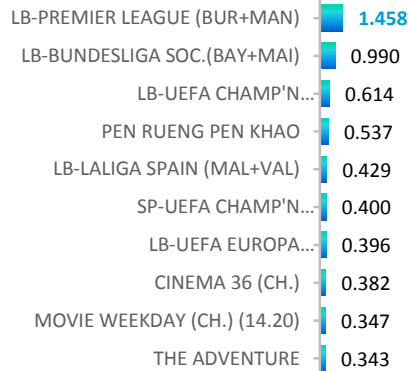

Top 10 Programmes by weekly Digital TV

17/04/2017 - 23/04/2017

TVR

workpoint

TVR

TVR

TVR

TVR

TVR