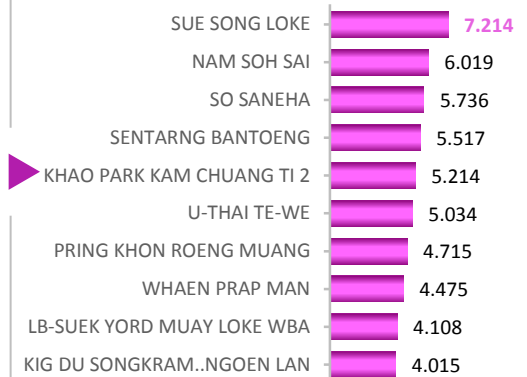

Top 10 Programmes by weekly Traditional Channel

17/04/2017 - 23/04/2017

TVR

TVR

TVR

TVR

TVR

TVR

TVR

TVR

TVR

Top 10 Programmes by weekly Digital TV

17/04/2017 - 23/04/2017

Programme	TVR
SONG PHRAI (20.30)	2.043
SONG PHRAI (20.30)	1.886
SONG PHRAI (19.30)	1.504
SONG PHRAI (19.30)	1.406
CHEEWIT MAHATSAJAN (19.30)	1.084
CHEEWIT MAHATSAJAN (19.30)	1.050
WORLD'S WEIRDEST MUTANTS...	0.999
WORLD OF THE WILD (21.30)	0.913
PHOP LOKE (20.45)	0.725
PHOP LOKE (20.30)	0.591