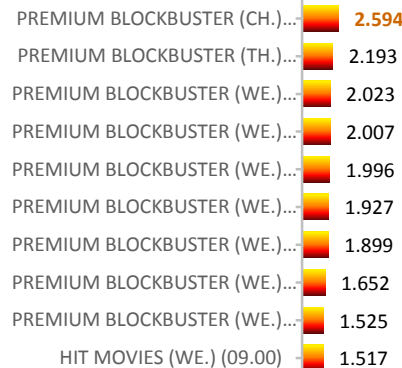

Top 10 Programmes by weekly Digital TV

17/04/2017 - 23/04/2017

TVR

workpoint

TVR

TVR

TVR

TVR

TVR