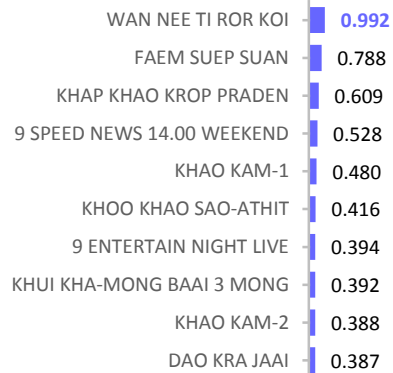

Top 10 Programmes by weekly Traditional Channel

17/04/2017 - 23/04/2017

TVR

TVR

TVR

TVR

TVR

TVR