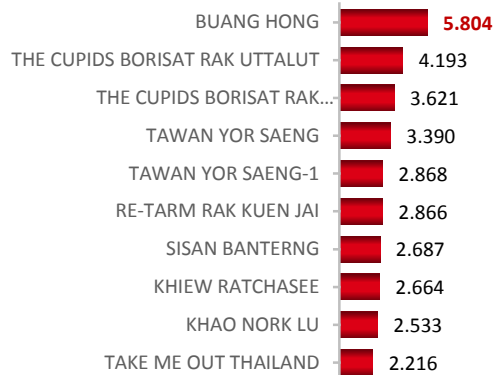

Top 10 Programmes by weekly Traditional Channel

10/04/2017 - 16/04/2017

TVR

TVR

TVR

TVR

TVR

TVR

TVR

TVR

Top 10 Programmes by weekly Digital TV

10/04/2017 - 16/04/2017

TVR

workpoint

TVR

TVR

TVR

TVR

TVR

Top 10 Programmes by weekly Digital TV

10/04/2017 - 16/04/2017

Programme	TVR
SONG PHRAI (20.30)	1.134
SONG PHRAI (19.30)	0.893
SONG PHRAI (19.30)	0.848
CHEEWIT MAHATSAJAN (19.30)	0.841
CHEEWIT MAHATSAJAN (20.30)-1	0.726
SONG PHRAI (20.30)	0.581
KOM CHAD LUEK SUEK MUAY...	0.573
MUAY THAI KIATPHET SUPERFIGHT	0.556
WORLD OF THE WILD	0.552
CHEEWIT MAHATSAJAN (20.30)	0.521