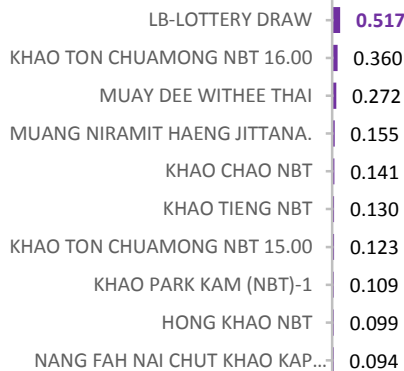

Top 10 Programmes by weekly Traditional Channel

10/04/2017 - 16/04/2017

TVR

TVR

TVR

TVR

TVR

TVR