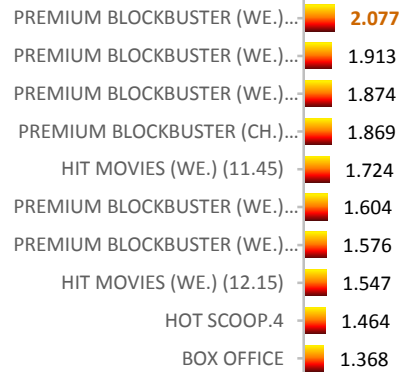

Top 10 Programmes by weekly Digital TV

10/04/2017 - 16/04/2017

TVR

workpoint

TVR

TVR

TVR

TVR

TVR