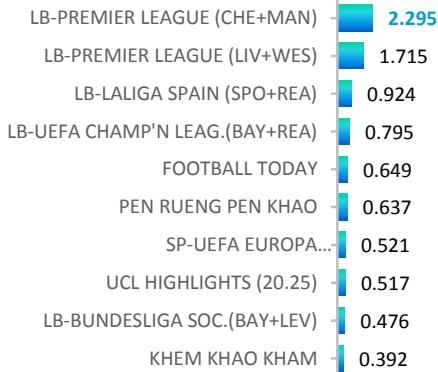

Top 10 Programmes by weekly Digital TV

10/04/2017 - 16/04/2017

TVR

workpoint

TVR

TVR

TVR

TVR

TVR