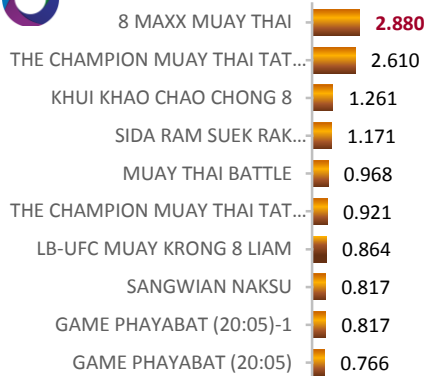

TVR

TVR

Top 10 Programmes by weekly Digital TV

10/04/2017 - 16/04/2017

TVR

workpoint

TVR

TVR

TVR

TVR

TVR

Top 10 Programmes by weekly Digital TV

10/04/2017 - 16/04/2017

Programme	TVR
SONG PHRAI (20.30)	1.134
SONG PHRAI (19.30)	0.893
SONG PHRAI (19.30)	0.848
CHEEWIT MAHATSAJAN (19.30)	0.841
CHEEWIT MAHATSAJAN (20.30)-1	0.726
SONG PHRAI (20.30)	0.581
KOM CHAD LUEK SUEK MUAY...	0.573
MUAY THAI KIATPHET SUPERFIGHT	0.556
WORLD OF THE WILD	0.552
CHEEWIT MAHATSAJAN (20.30)	0.521