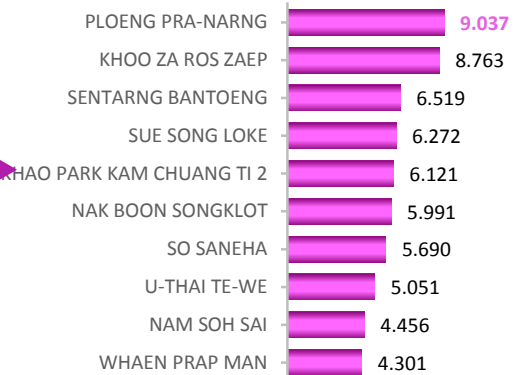

Top 10 Programmes by weekly Traditional Channel

10/04/2017 - 16/04/2017

TVR

TVR

TVR

TVR

TVR

TVR

TVR

TVR

TVR

Top 10 Programmes by weekly Digital TV

10/04/2017 - 16/04/2017

Programme	TVR
SONG PHRAI (20.30)	1.134
SONG PHRAI (19.30)	0.893
SONG PHRAI (19.30)	0.848
CHEEWIT MAHATSAJAN (19.30)	0.841
CHEEWIT MAHATSAJAN (20.30)-1	0.726
SONG PHRAI (20.30)	0.581
KOM CHAD LUEK SUEK MUAY...	0.573
MUAY THAI KIATPHET SUPERFIGHT	0.556
WORLD OF THE WILD	0.552
CHEEWIT MAHATSAJAN (20.30)	0.521