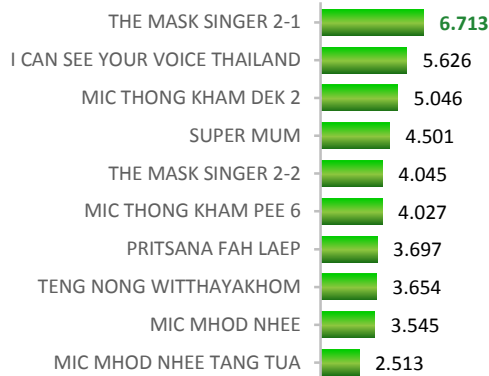

workpoint

TVR