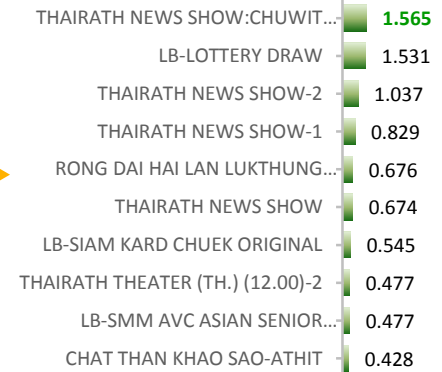

TVR

TVR

Top 10 Programmes by weekly Digital TV

10/04/2017 - 16/04/2017

TVR

workpoint

TVR

TVR

TVR

TVR

TVR

Top 10 Programmes by weekly Digital TV

10/04/2017 - 16/04/2017

Programme	TVR
SONG PHRAI (20.30)	1.134
SONG PHRAI (19.30)	0.893
SONG PHRAI (19.30)	0.848
CHEEWIT MAHATSAJAN (19.30)	0.841
CHEEWIT MAHATSAJAN (20.30)-1	0.726
SONG PHRAI (20.30)	0.581
KOM CHAD LUEK SUEK MUAY...	0.573
MUAY THAI KIATPHET SUPERFIGHT	0.556
WORLD OF THE WILD	0.552
CHEEWIT MAHATSAJAN (20.30)	0.521