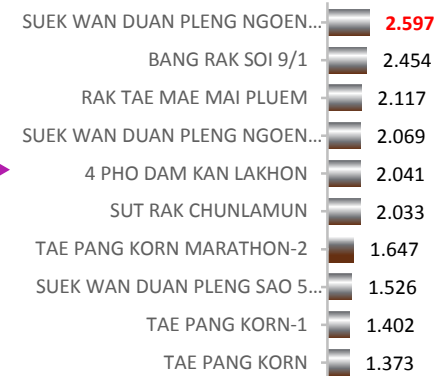

TVR

TVR

Top 10 Programmes by weekly Digital TV

10/04/2017 - 16/04/2017

TVR

workpoint

TVR

TVR

TVR

TVR

TVR

Top 10 Programmes by weekly Digital TV

10/04/2017 - 16/04/2017

Programme	TVR
SONG PHRAI (20.30)	1.134
SONG PHRAI (19.30)	0.893
SONG PHRAI (19.30)	0.848
CHEEWIT MAHATSAJAN (19.30)	0.841
CHEEWIT MAHATSAJAN (20.30)-1	0.726
SONG PHRAI (20.30)	0.581
KOM CHAD LUEK SUEK MUAY...	0.573
MUAY THAI KIATPHET SUPERFIGHT	0.556
WORLD OF THE WILD	0.552
CHEEWIT MAHATSAJAN (20.30)	0.521